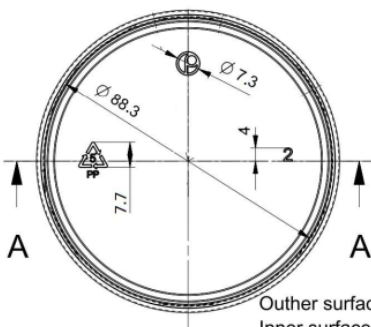

Outer surface: VDI-29
Inner surface: SPI-B2