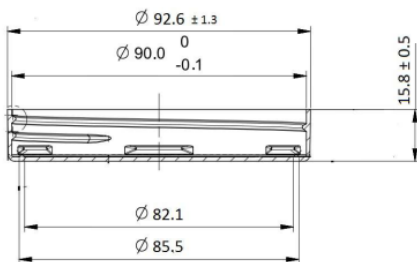

Yellow Matte Ribbed

Request Sample

General info

Item no. (SKU):	
Finish:	Smooth
Liner:	IHS/PS/EPE
Thread:	100mm SP400
Dosage:	N/A
Hole Size:	N/A
Material:	PP
Colour:	Silver
Print Areas:	N/A
Country of Origin:	Lithuania

Packaging Info

Packed in Boxes

Box Dimensions (mm):	594 x 394 x 448
Quantity per box (pcs):	700
Boxes per pallet (pcs):	14000
Quantity per pallet (pcs):	20
Net weight (kg):	200
Gross weight (kg):	231
Pallet height (mm):	2400

Packed in PE bags on trays

Tray dimensions (mm):	
Quantity per tray (pcs):	
Quantity per PE bag (pcs):	
PE bags per tray (pcs):	
Trays per pallet (pcs):	
Quantity per pallet (pcs):	
Net weight (kg):	
Gross weight (kg):	
Pallet height (mm):	

Outer surface: VDI-29
Inner surface: SPI-B2